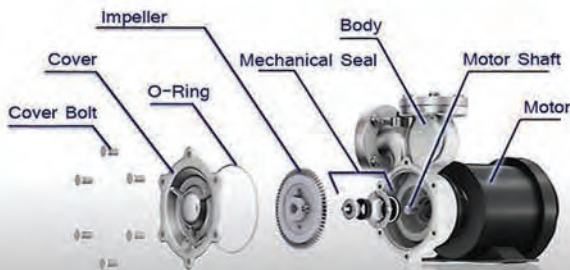

Simple Maintenance