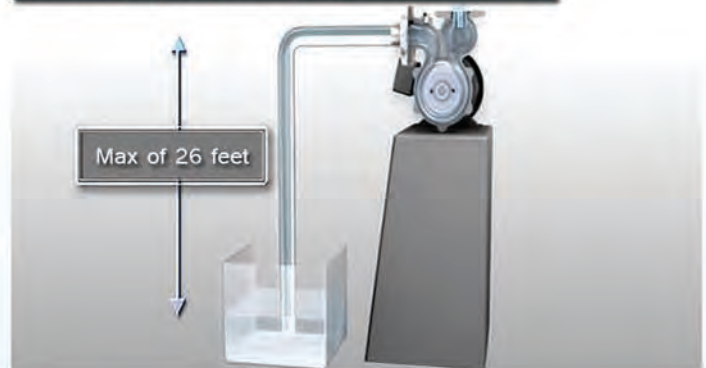

Nikuni Regenerative Turbine Pumps

Nikuni America Inc.

837 Oakton Street Suite F Elk Grove Village, IL 60007

Tel. (224) 404-4051 Web. www.nikuniamerica.com