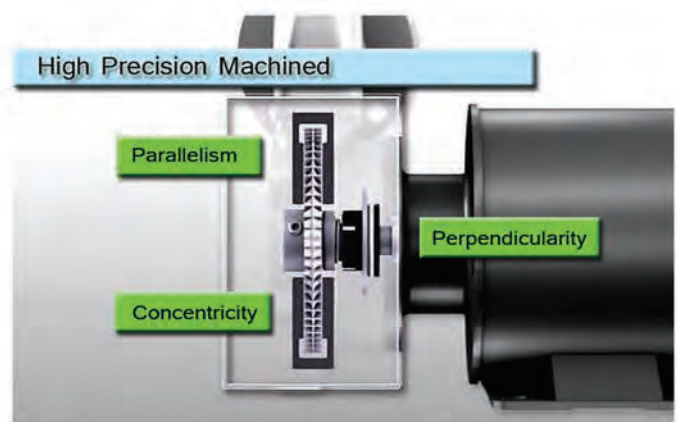

Total Head: Max. 60m
Flow Rate: Max 16 L/min
Liquid Temp.: 14°F ~ 176°F

NPD Series

Mechanical Shaft and Seal

**Stainless Steel
General Purpose**

Total Head: Max. 60m
Flow Rate: Max 130 L/min
Liquid Temp.: -4°F ~ 194°F

Nikuni Regenerative Turbine Pump Features

- ◆Machined stainless steel impeller◆

- ◆Designed with a focus on parallelism, perpendicularity, and concentricity◆

- ◆Resistant to cavitation◆

- ◆Flow is easy to reverse◆